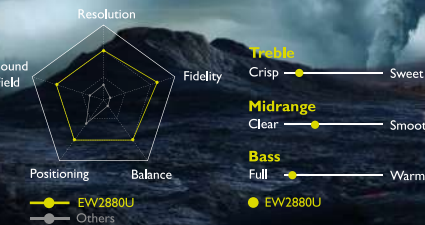

BenQ Entertainment Monitor EW2880U

Throw a One-Person Party

When you're in your own space, you get to party your way. Set the scene, close your entertainment and get ready to rock your world. Host your movie party, binge-watch or game all night long, sing or dance to the music, you decide how to have fun.

See with Eyes Widened

HDRi Cinema
Cinema HDRi refines color, brightness, and clarity for stellar visual performance

90% DCI-P3
makes colors more vivid, delivering cinematic-quality entertainment

Racing mode
race towards your goal with a wider field of view and clear images

HDRi Game
Game HDRi subtle color and brightness gradations reveal invisible details

4K UHD

24P 24P

AMD FreeSync

Let the Sound Strike a Chord

Night mode
gives lowered voices more clarity for quiet viewing at night

3W Stereo
conveys resounding stereo sound with clear details

Premium Audio. Zero Clutter.

Integrated sound systems bring truly expansive sound to your movies, binge-watching and gaming. Take your audiovisual enjoyment to the next level with instant audio excellence without cable messes.

Plug in and Start My Day

It's simple. Set ergonomic height and tilt settings to your ideal levels. Connect all your peripherals through varied ports, including the latest single-cable USB-C™ with power delivery. Then, select your content and settle in for a great time!