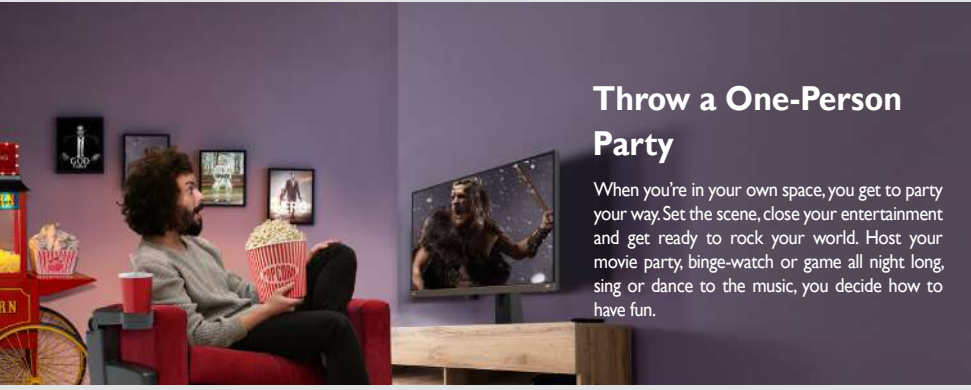

BenQ Entertainment Monitor EW2880U

Throw a One-Person Party

When you're in your own space, you get to party your way. Set the scene, close your entertainment and get ready to rock your world. Host your movie party, binge-watch or game all night long, sing or dance to the music, you decide how to have fun.

See with Eyes Widened

HDRi Cinema
Cinema HDRi refines color, brightness, and clarity for stellar visual performance

90% DCI-P3
makes colors more vivid, delivering cinematic-quality entertainment

Racing mode
race towards your goal with a wider field of view and clear images

HDRi Game
Game HDRi subtle color and brightness gradations reveal invisible details

4K UHD

24P 24P

AMD FreeSync

Let the Sound Strike a Chord

Night mode
gives lowered voices more clarity for quiet viewing at night

3W Stereo
conveys resounding stereo sound with clear details